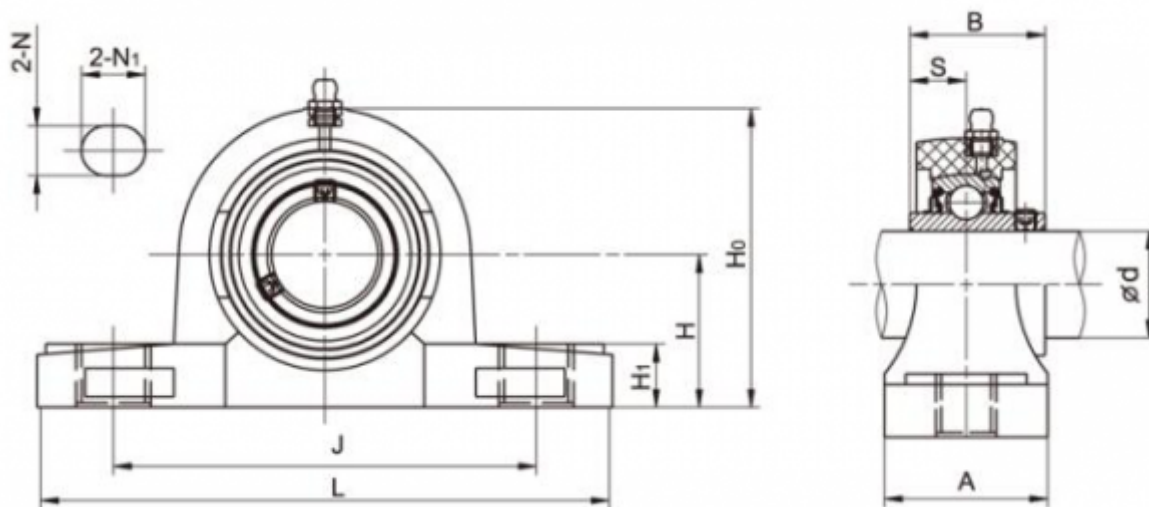

Data Sheet

Article number: 54810622051

Description: Pillow block TP-SUCP205 LDK f/shaft dia.25 mm
Insert stainless, house black thermopl.

Measures

A = 38	L = 140
B = 34.1	N = 11
Bolt = M10	N1 = 14
d = 25	S = 14.3
H = 36.5	
H0 = 71	
H1 = 16	
J = 105	